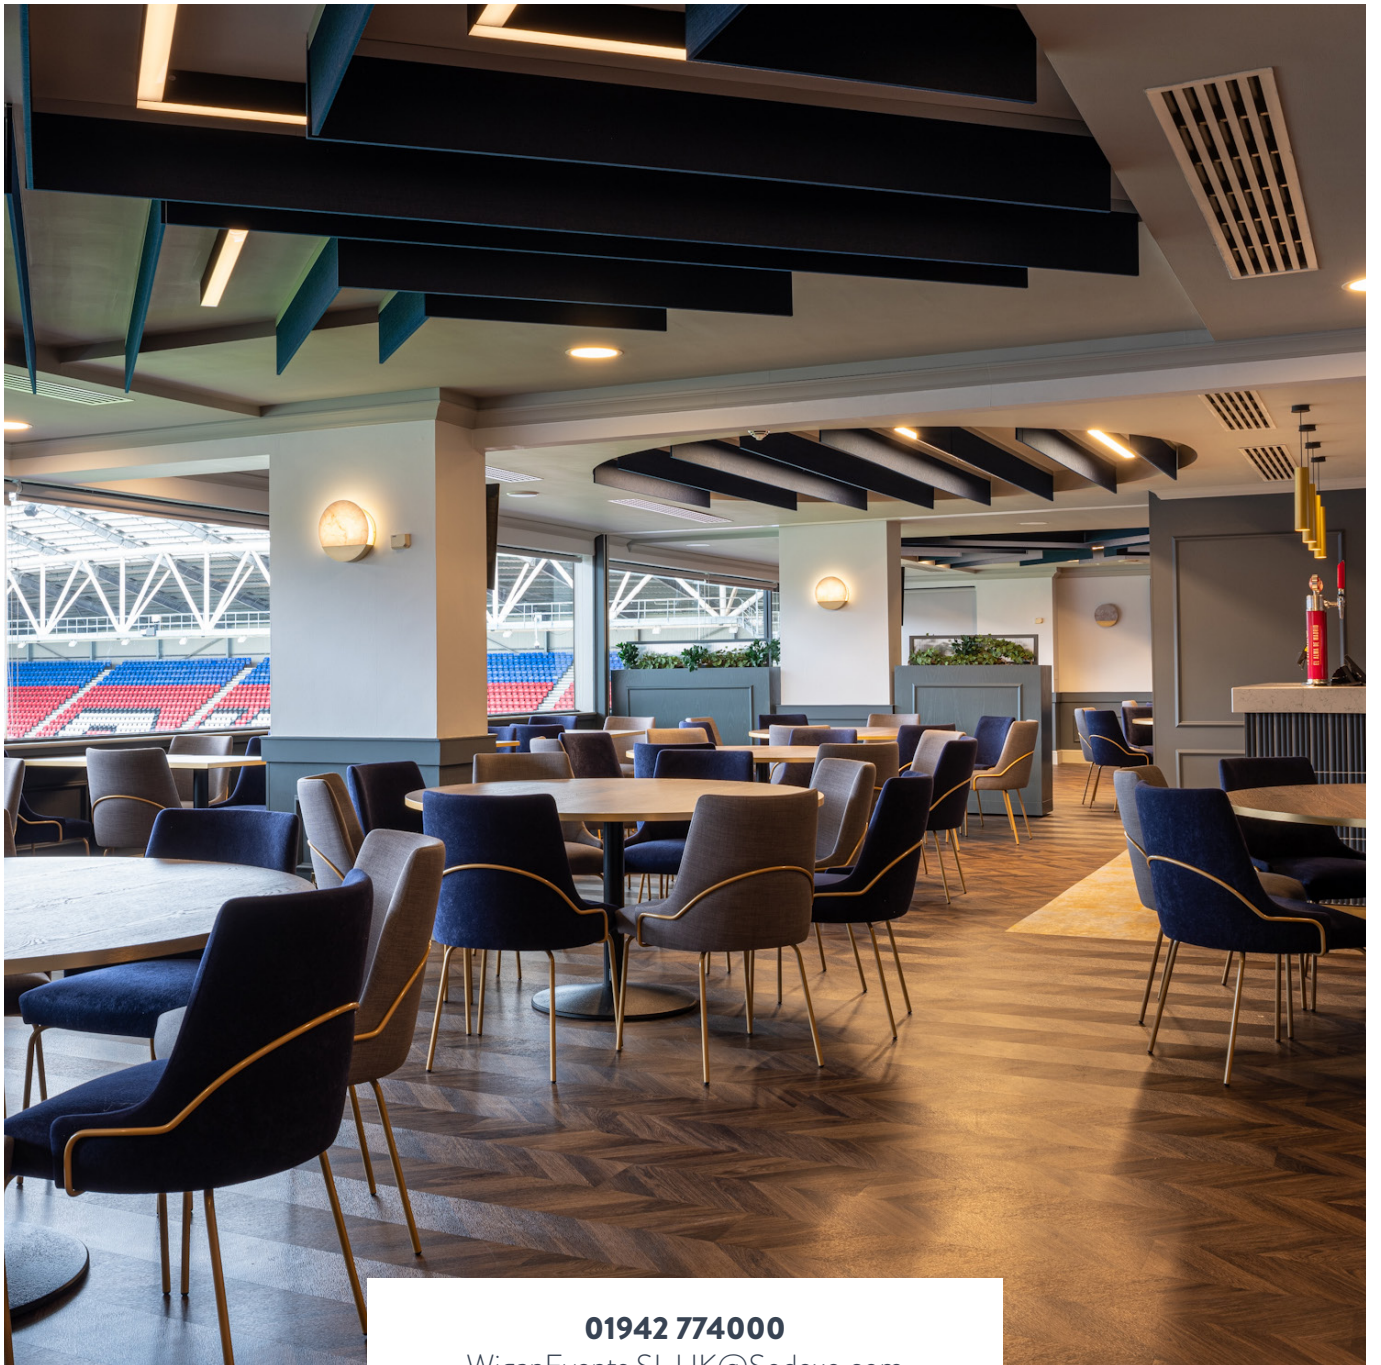

- 1 | THE MARQUEE
- 2 | RIGALLETTO'S RESTAURANT
- 3 | CARLING LOUNGE
- 4 | EXECUTIVE SUITES
- 5 | CHAIRMAN'S SUITE
- 6 | BOARDROOM
- 7 | PHOENIX LOUNGE
- 8 | TV STUDIO
- 9 | DW SPORTS FITNESS LOUNGE
- 10 | SPRINGFIELD LOUNGE

01942 774000

WiganEvents.SL.UK@Sodexo.com

01942 774000

WiganEvents.SL.UK@Sodexo.com

ROOM SPECS

ROOM	(PITCH VIEW)							
	THE MARQUEE	DW SPORT FITNESS LOUNGE	SPRINGFIELD LOUNGE	PHOENIX LOUNGE	CARLING LOUNGE	CHAIRMAN'S SUITE	BOARD ROOM	EXECUTIVE SUITES
Floor	Ground	Ground	Second	Third	Third	Third	Third	Third
Stand	North	South	West	West	West	West	West	West
Length	36m	37.97m	60.6m	16.5m	20.6m	14m	6.3m	6.3m
Width (max)	17m	20.08m	13m	22.6m	22.6m	7m	7.2m	3.2m
Width (min)	9.7m	18.82m	7.9m	6.5m	6.5m	3.9m	N/A	N/A
Height (max)	3.4m	3.1m	2.7m	2.7m	2.7m	2.3m	2.3m	2.3m
Height (min)	N/A	2.49m	2.3m	2.3m	2.3m	2.3m	N/A	N/A
Total*1	612 sq m	762.4 sq m	754 sq m	375.9 sq m	466 sq m	96 sq m	45 sq m	45 sq m
Theatre	500	500	200	100	100	40	40	24
Classroom	200	200	120	50	50	27	N/A	N/A
Boardroom	N/A	N/A	80*4	45	45	28	16	12
U Shape	N/A	N/A	70	32	32	N/A	18	N/A
Dinner	390	420	280	120	120	28	20	12
Dinner Dance	350	350	280	100	100	40	20	N/A