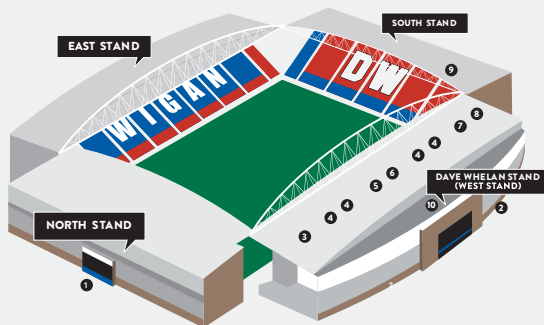

- 1 | THE MARQUEE
- 2 | RIGALLETTO'S RESTAURANT
- 3 | CARLING LOUNGE
- 4 | EXECUTIVE SUITES
- 5 | CHAIRMAN'S SUITE
- 6 | BOARDROOM
- 7 | PHOENIX LOUNGE
- 8 | TV STUDIO
- 9 | DW SPORTS FITNESS LOUNGE
- 10 | SPRINGFIELD LOUNGE

LOCATION & TRAVEL

DW Stadium: Loire Drive, Robin Park, Wigan WN5 0UZ

Conveniently located between Manchester and Liverpool in the heart of the region's motorway network M62, A580, M6, M58 and M61.

- Excellent rail links approx. 30mins to Manchester and Liverpool, Birmingham 1hr 30mins and 2 hours from London
- Well located for both Manchester International Airport and Liverpool John Lennon Airport