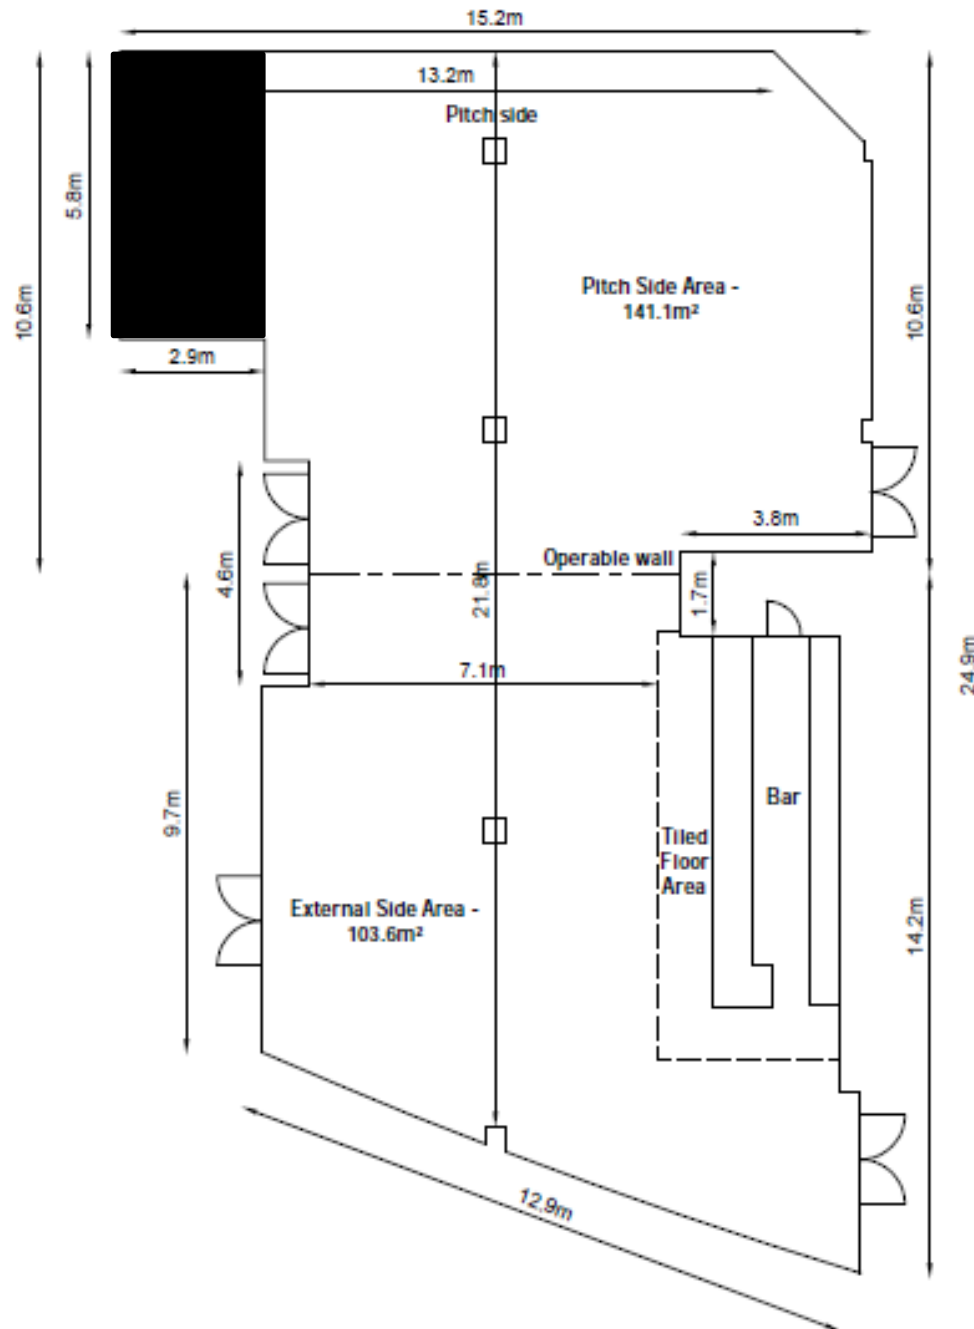

Gap Solutions Lounge

Note - Areas show usable space and do not include the bar or the tiled floor area to the front of bars and kitchens.

Combined Area - 244.7m²

Ceiling height - 2.7m