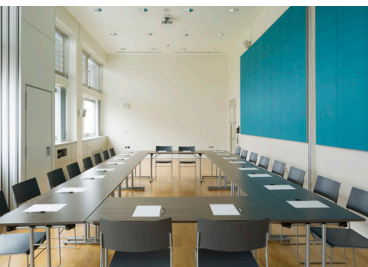

THE ATHENÆUM

BURY ST EDMUNDS

& THE APEX

Pick Your Perk Day Delegate Package

£34.00
per person
+VAT

THE APEX

Dedicated duty manager on the day

Hire of the main meeting room

Wireless internet access

All standard AV equipment

Flipchart and pens

Delegate stationery

Refreshments (tea/coffee) on arrival with homemade cookies

Mid-morning refreshments (tea/coffee)

Finger buffet lunch

Mid-afternoon refreshments (tea/coffee)

Pre-bookable parking

£32.00
per person
+VAT

THE ATHENÆUM
BURY ST EDMUNDS

www.theapex.co.uk

www.athenaeumbse.co.uk